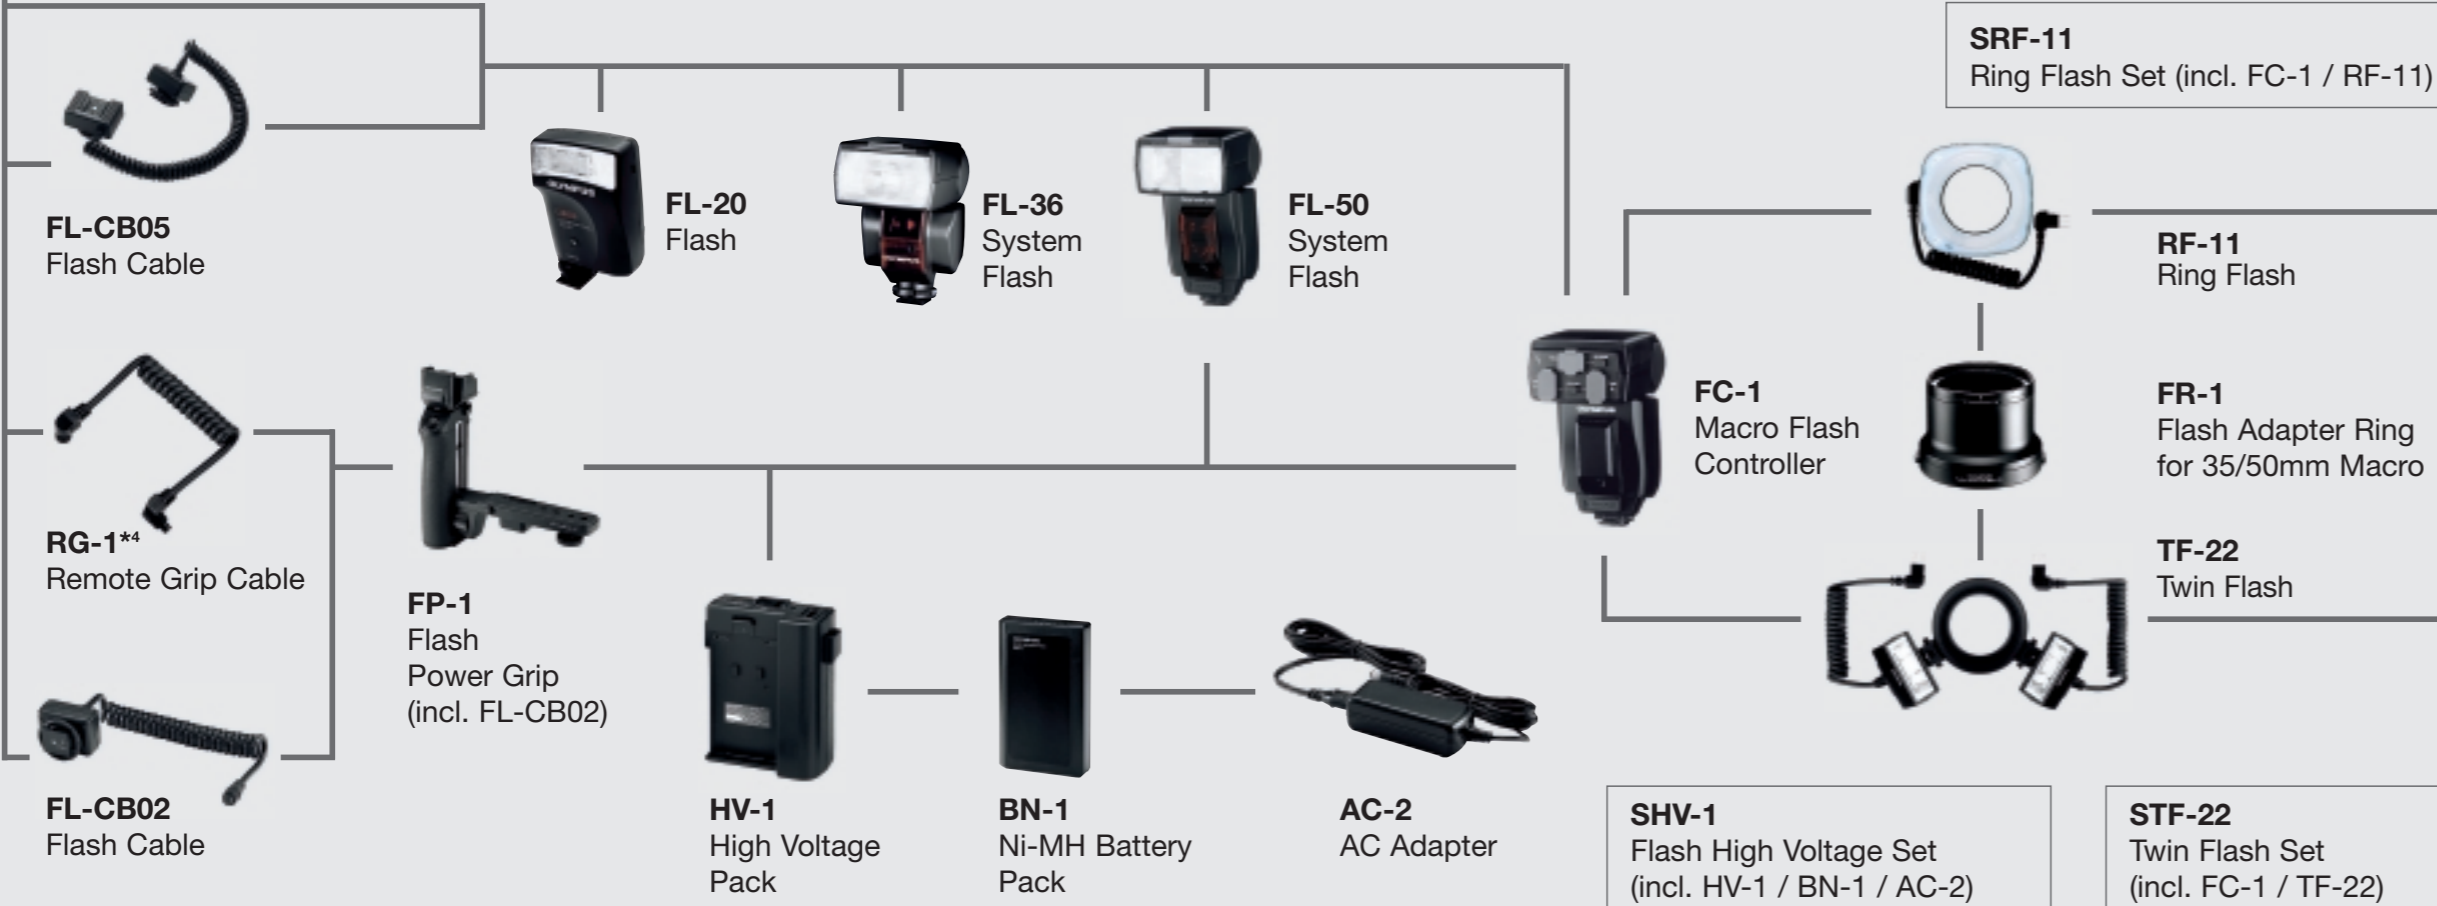

EP-2
Eyecup
for E-1

EP-5
Big Eyecup
for E-300/500

EP-6
Big Eyecup
for E-300/500

FS-1 / 2
FocusingScreen
for E-1

RM-1
Remote Control

RM-CB1*3
Remote Cable
³ not for E-500, E-300 with HLD-3

PT-E01
Underwater Case
(only for E-300)

Hot Shoe

⁴ E-1, E-300 with HLD-3, E-500 no release via FP-1