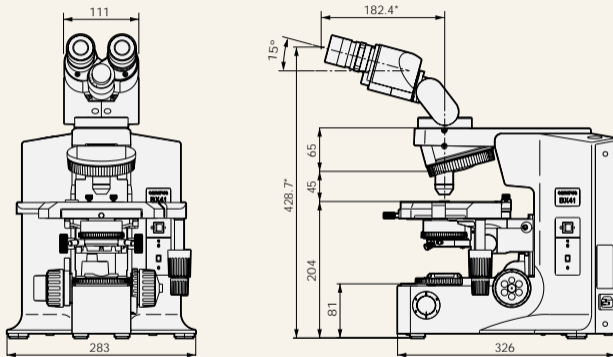

BX41 dimensions

(unit: mm)

The length marked with an asterisk (*) may vary according to interpupillary distance. Distance for figure shown is 62mm.