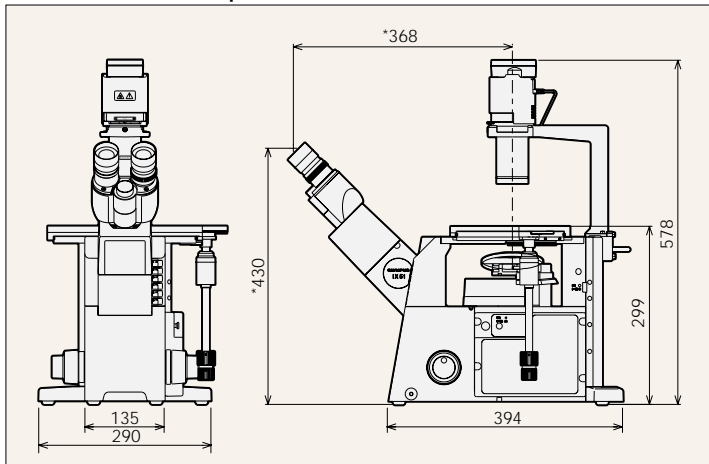

IX51 30W illumination pillar version dimensions

(unit: mm)

Weight: 20.5kg

Length marked with an asterisk (*) may vary according to interpupillary distance.

IX51 100W illumination pillar version dimensions

(unit: mm)

Weight: 24.4kg

Length marked with an asterisk (*) may vary according to interpupillary distance.