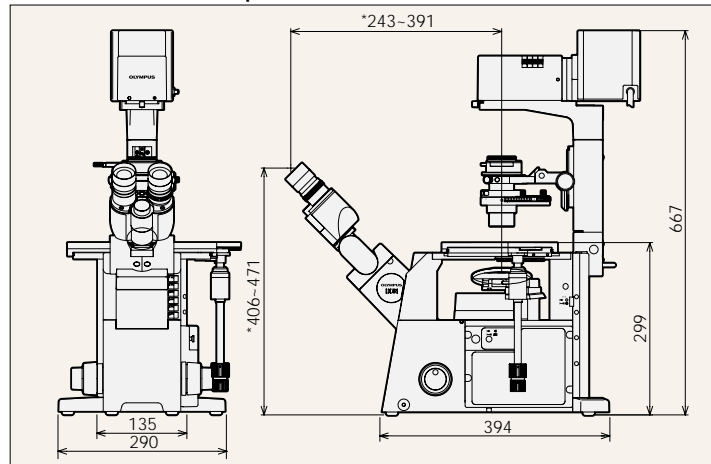

IX51 30W illumination pillar version dimensions

(unit: mm)

Weight: 20.5kg

Length marked with an asterisk (*) may vary according to interpupillary distance.

IX51 100W illumination pillar version dimensions

(unit: mm)

Weight: 24.4kg

Length marked with an asterisk (*) may vary according to interpupillary distance.