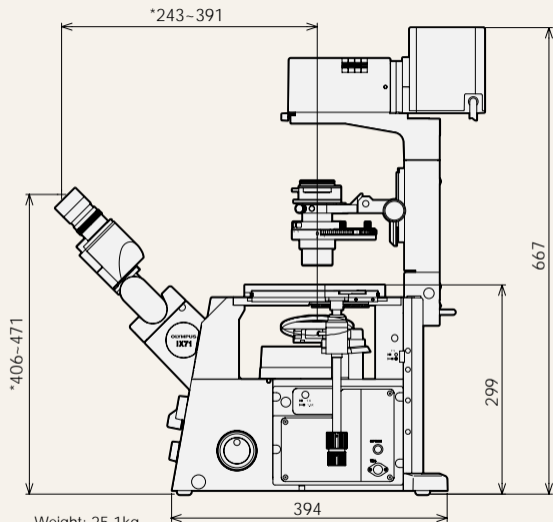

IX71 dimensions

(unit: mm)

Weight: 25.1kg

Length marked with an asterisk (*) may vary according to interpupillary distance