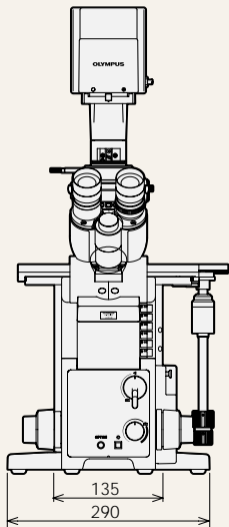

IX71 dimensions

(unit: mm)

Weight: 25.1kg

Length marked with an asterisk (*) may vary according to interpupillary distance